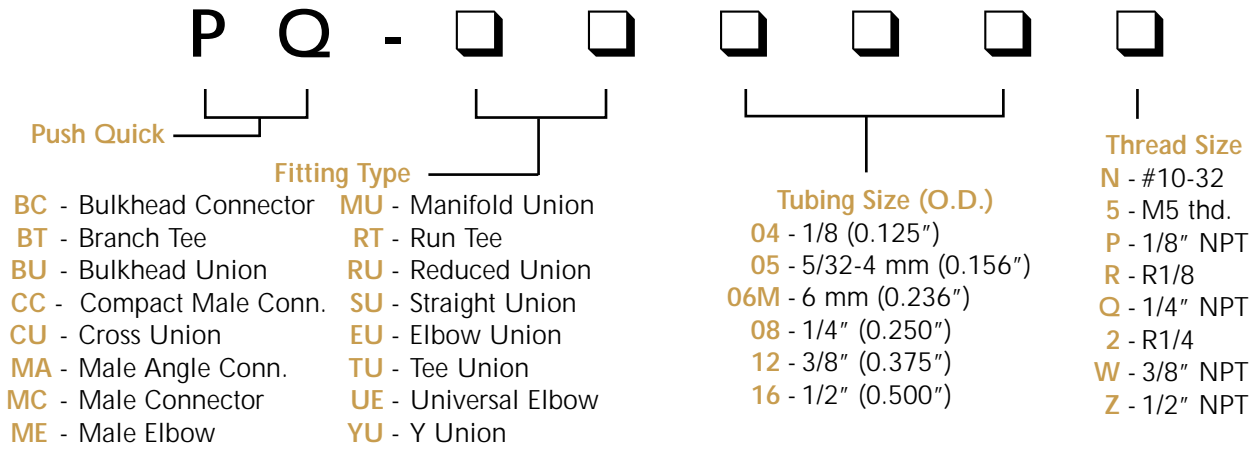

PUSH-QUICK FITTINGS

Threaded Port Fittings

Tube	Thread	       							
		Male Compact Connector CC	Male Connector MC	Male Elbow ME	Run Tee RT	Branch Tee BT	Universal Elbow UE	Male Angle Connector MA	Bulkhead Connector BC
1/8"	#10-32 1/8" NPT	PQ-CC04N PQ-CC04P		PQ-ME04N PQ-ME04P				PQ-MA04N PQ-MA04P	
5/32" (4 mm)	#10/32 M5 thd. 1/8" NPT R1/8 1/4" NPT	PQ-CC05N PQ-CC05P	PQ-MC05N PQ-MC055 PQ-MC05P PQ-MC05R PQ-MC05Q	PQ-ME05N PQ-ME055 PQ-ME05P PQ-ME05R PQ-ME05Q	PQ-RT05N PQ-RT055 PQ-RT05P PQ-RT05R	PQ-BT05N PQ-BT055 PQ-BT05P PQ-BT05R	PQ-UE05N PQ-UE055 PQ-UE05P PQ-UE05R	PQ-MA05N PQ-MA055 PQ-MA05P PQ-MA05R	PQ-BC05P PQ-BC05R
6 mm*	M5 thd. R1/8 R1/4		PQ-MC06M5 PQ-MC06MR PQ-MC06M2	PQ-ME06M5 PQ-ME06MR PQ-ME06M2	PQ-RT06M5 PQ-RT06MR PQ-RT06M2	PQ-BT06M5 PQ-BT06MR PQ-BT06M2	PQ-UE06M5 PQ-UE06MR PQ-UE06M2	PQ-MA06M5 PQ-MA06MR PQ-MA06M2	PQ-BC06MR PQ-BC06M2
1/4"	#10-32 1/8" NPT 1/4" NPT 3/8" NPT	PQ-CC08N PQ-CC08P PQ-CC08Q	PQ-MC08N PQ-MC08P PQ-MC08Q PQ-MC08W	PQ-ME08N PQ-ME08P PQ-ME08Q	PQ-RT08N PQ-RT08P PQ-RT08Q	PQ-BT08N PQ-BT08P PQ-BT08Q	PQ-UE08N PQ-UE08P PQ-UE08Q	PQ-MA08N PQ-MA08P PQ-MA08Q PQ-MA08W	PQ-BC08P PQ-BC08Q
3/8"	1/8" NPT 1/4" NPT 3/8" NPT	PQ-CC12Q PQ-CC12W	PQ-MC12P PQ-MC12Q PQ-MC12W	PQ-ME12P PQ-ME12Q PQ-ME12W	PQ-RT12P PQ-RT12Q PQ-RT12W	PQ-BT12P PQ-BT12Q PQ-BT12W	PQ-UE12Q PQ-UE12W	PQ-MA12P PQ-MA12Q PQ-MA12W	PQ-BC12Q PQ-BC12W
1/2"	1/4" NPT 3/8" NPT 1/2" NPT		PQ-MC16Q PQ-MC16W PQ-MC16Z	PQ-ME16Q PQ-ME16W				PQ-MA16Q PQ-MA16W PQMA16Z	

* 6 mm size fittings have a green release button.

Note: Fittings with pipe thread (NPT), R1/8 and R1/4 are supplied with pre-applied sealant.